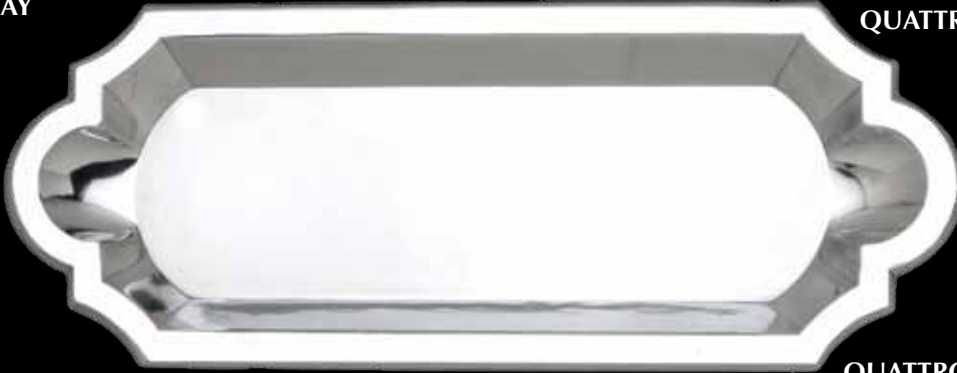

Arthur Court

QUATTRO COLLECTION

The commanding, architectural lines of the medieval quatrefoil ("four leaves") is updated into sleek, modern serveware.

QUATTRO LARGE TRAY

QUATTRO SMALL BOWL

QUATTRO OBLONG TRAY

QUATTRO SALAD BOWL

QUATTRO SERVING SET - SET/2

QUATTRO 2 PIECE CHIP & DIP